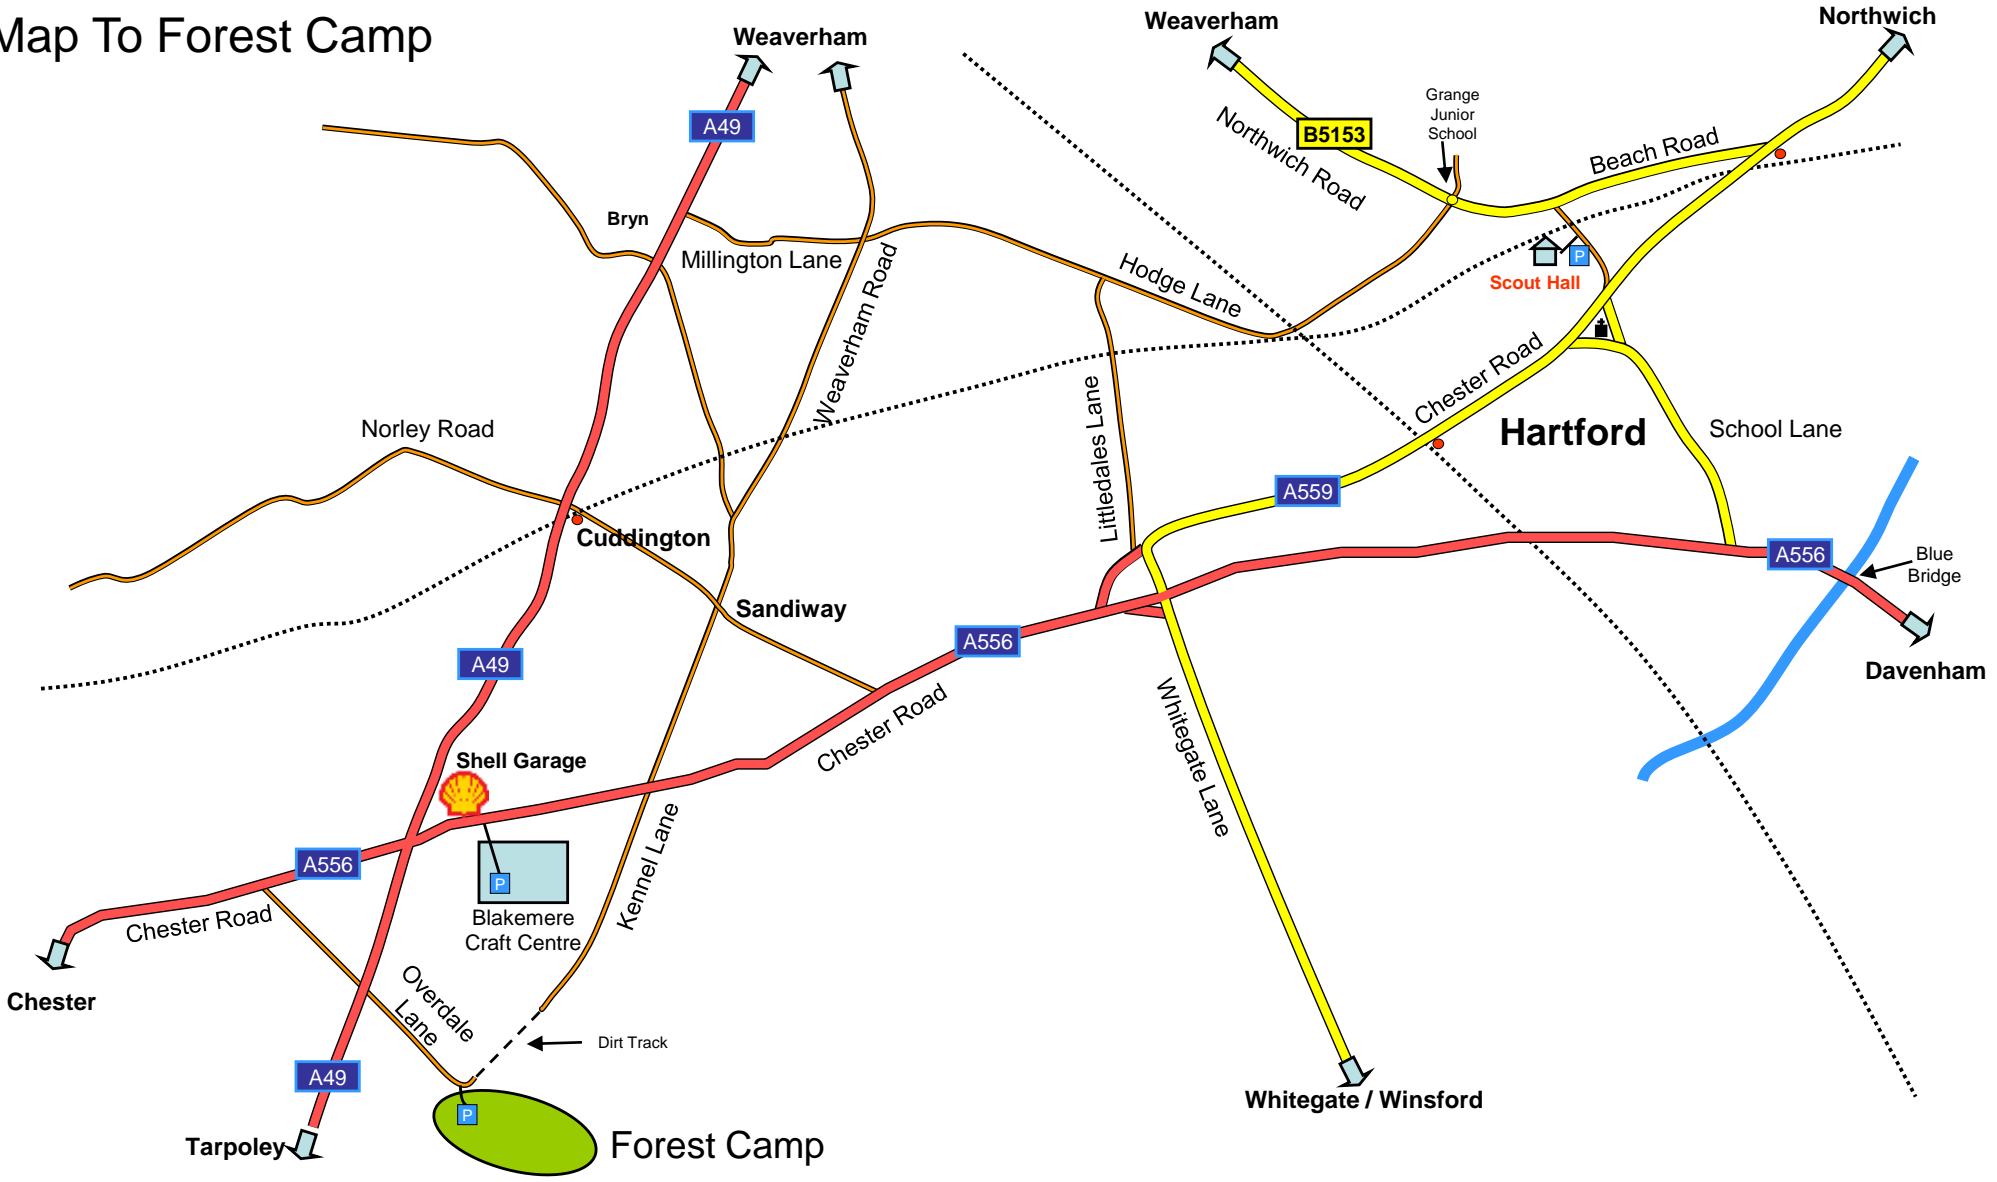

# Map To Forest Camp

SAT NAV – use post code: CW8 2EW